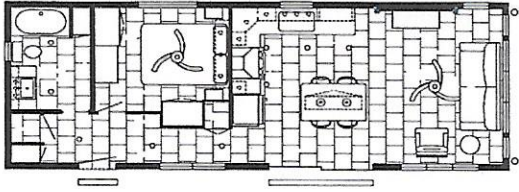

Canadian Essence Series Park Model Floor plans & Starting Base Prices *

May-17

CE-501 ANDROMEDIA - 1 Bedroom - 14'
\$113,486 starting base price*

CE-503 AQUARIUS - 2 Bedroom - 14'
\$114,776 starting base price*

CE-502 ORION - 1 Bedroom - 14'
\$110,847 starting base price*

CE-504 TAURUS - 1 Bedroom - 14'
\$116,264 starting base price*

CE-511 LEO - 1 Bedroom - 12'
\$111,646 starting base price*

CE-512 PERSEUS - 2 Bedroom - 12'
\$115,504 starting base price*