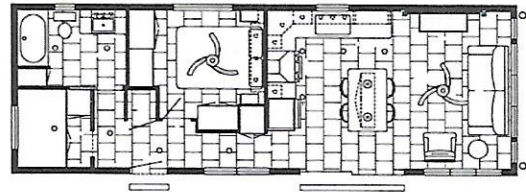

Canadian Essence Series Park Model Floor plans & Starting Base Prices *

May-17

CE-501 ANDROMEDIA - 1 Bedroom - 14'
\$113,486 starting base price*

CE-503 AQUARIUS - 2 Bedroom - 14'
\$114,776 starting base price*

CE-502 ORION - 1 Bedroom - 14'
\$110,847 starting base price*

CE-504 TAURUS - 1 Bedroom - 14'
\$116,264 starting base price*

CE-511 LEO - 1 Bedroom - 12'
\$111,646 starting base price*

CE-512 PERSEUS - 2 Bedroom - 12'
\$115,504 starting base price*