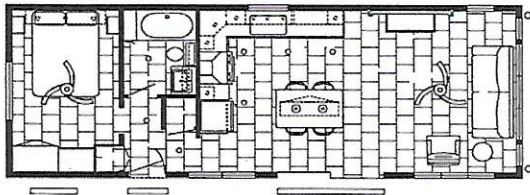

Canadian Essence Series Park Model Floor plans & Starting Base Prices *

May-17

CE-501 ANDROMEDIA - 1 Bedroom - 14'
\$113,486 starting base price*

CE-503 AQUARIUS - 2 Bedroom - 14'
\$114,776 starting base price*

CE-502 ORION - 1 Bedroom - 14'
\$110,847 starting base price*

CE-504 TAURUS - 1 Bedroom - 14'
\$116,264 starting base price*

CE-511 LEO - 1 Bedroom - 12'
\$111,646 starting base price*

CE-512 PERSEUS - 2 Bedroom - 12'
\$115,504 starting base price*