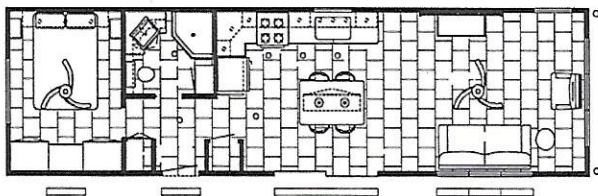

Canadian Essence Series Park Model Floor plans & Starting Base Prices *

May-17

CE-501 ANDROMEDIA - 1 Bedroom - 14'
\$113,486 starting base price*

CE-503 AQUARIUS - 2 Bedroom - 14'
\$114,776 starting base price*

CE-502 ORION - 1 Bedroom - 14'
\$110,847 starting base price*

CE-504 TAURUS - 1 Bedroom - 14'
\$116,264 starting base price*

CE-511 LEO - 1 Bedroom - 12'
\$111,646 starting base price*

CE-512 PERSEUS - 2 Bedroom - 12'
\$115,504 starting base price*