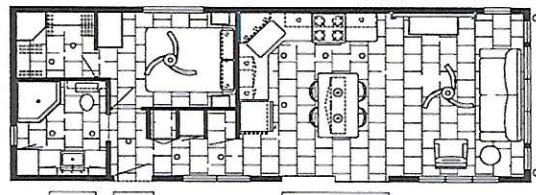

Canadian Essence Series Park Model Floor plans & Starting Base Prices *

May-17

CE-501 ANDROMEDIA - 1 Bedroom - 14'
\$113,486 starting base price*

CE-503 AQUARIUS - 2 Bedroom - 14'
\$114,776 starting base price*

CE-502 ORION - 1 Bedroom - 14'
\$110,847 starting base price*

CE-504 TAURUS - 1 Bedroom - 14'
\$116,264 starting base price*

CE-511 LEO - 1 Bedroom - 12'
\$111,646 starting base price*

CE-512 PERSEUS - 2 Bedroom - 12'
\$115,504 starting base price*