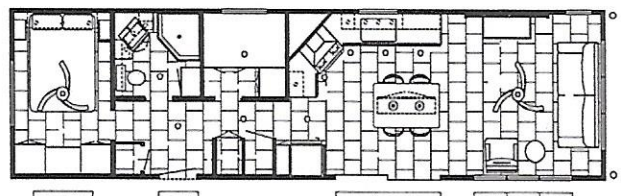

CE-502 ORION - 1 Bedroom - 14'
\$110,847 starting base price*

CE-504 TAURUS - 1 Bedroom - 14'
\$116,264 starting base price*

CE-511 LEO - 1 Bedroom - 12'
\$111,646 starting base price*

CE-512 PERSEUS - 2 Bedroom - 12'
\$115,504 starting base price*