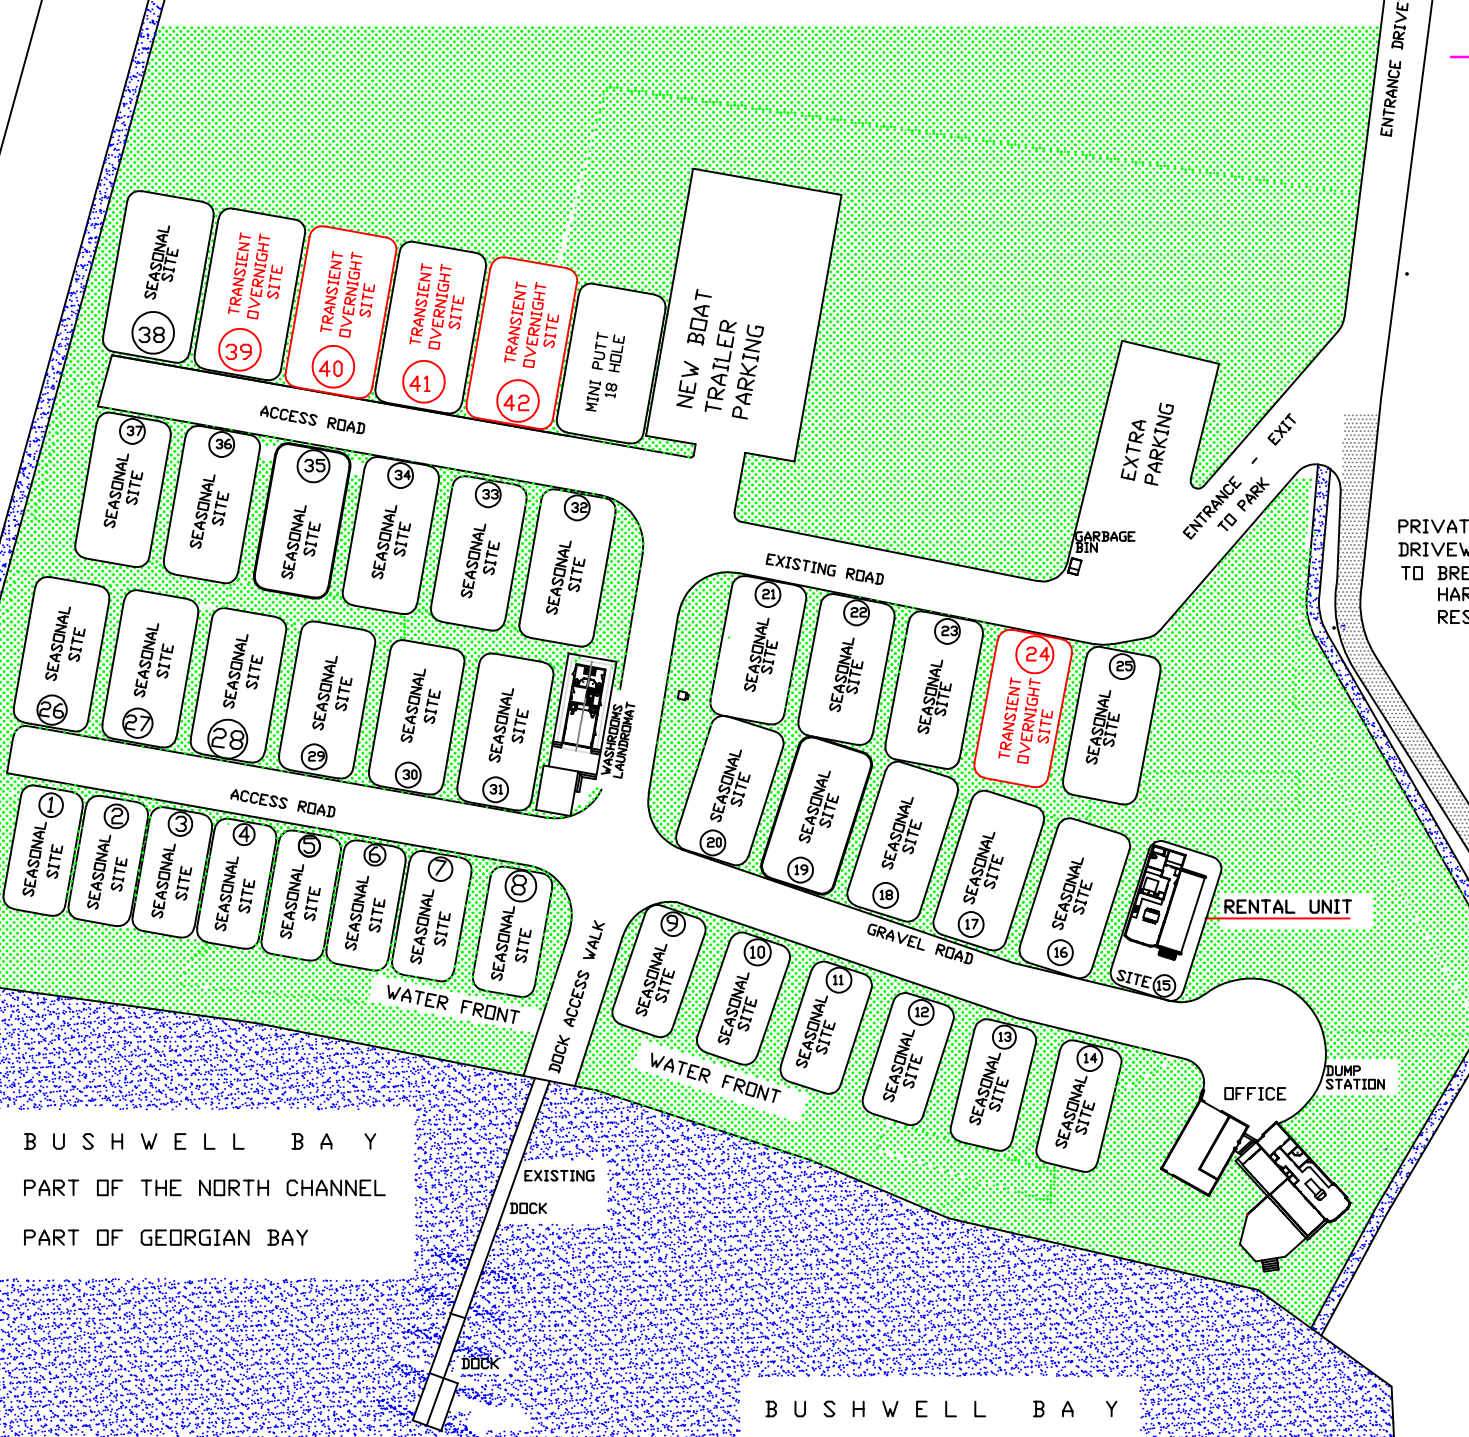

BRENNAN HARBOUR RV PARK MAP

ALL SITES ARE BACK-IN ONLY c/w WATER + 30/50 AMP + 110V PLUG-INS
HOLDING TANK PUMP OUT ON REQUEST - DUMP STATION AVAILABLE

308 BRENNAN HARBOUR ROAD
SPANISH DN POP 2A0
Info@BrennanHarbourRVPark.ca
705-806-4299 - 705-261-0126

BRENNAN HARBOUR ROAD

TO SPANISH
HIWAY # 17

BRENNAN HARBOUR
RV PARK OPENED 2014
April 22-24

ENTRANCE DRIVEWAY

PRIVATE DRIVEWAY
TO BRENNAN
HARBOUR
RESORT

BUSHWELL BAY
PART OF THE NORTH CHANNEL
PART OF GEORGIAN BAY

BUSHWELL BAY